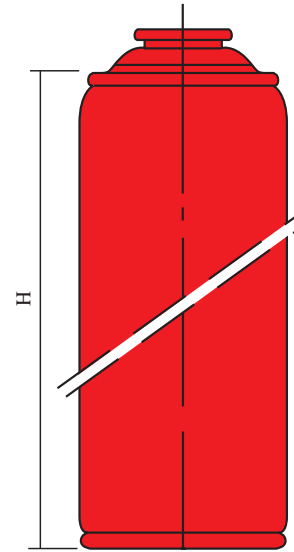

#### QUALITY AND SERVICE

Our aerosols range is from Ø 45 to Ø 65 mm., from 140 ml. to 1.000 ml., necked-in or straight, printed or plain, with or without internal varnish, of 12, 15 or 18 Bars resistance.

### Necked-in

Ø 45 x H  
Ø 49 x H  
Ø 52 x H

### Recto

Ø 65 x H